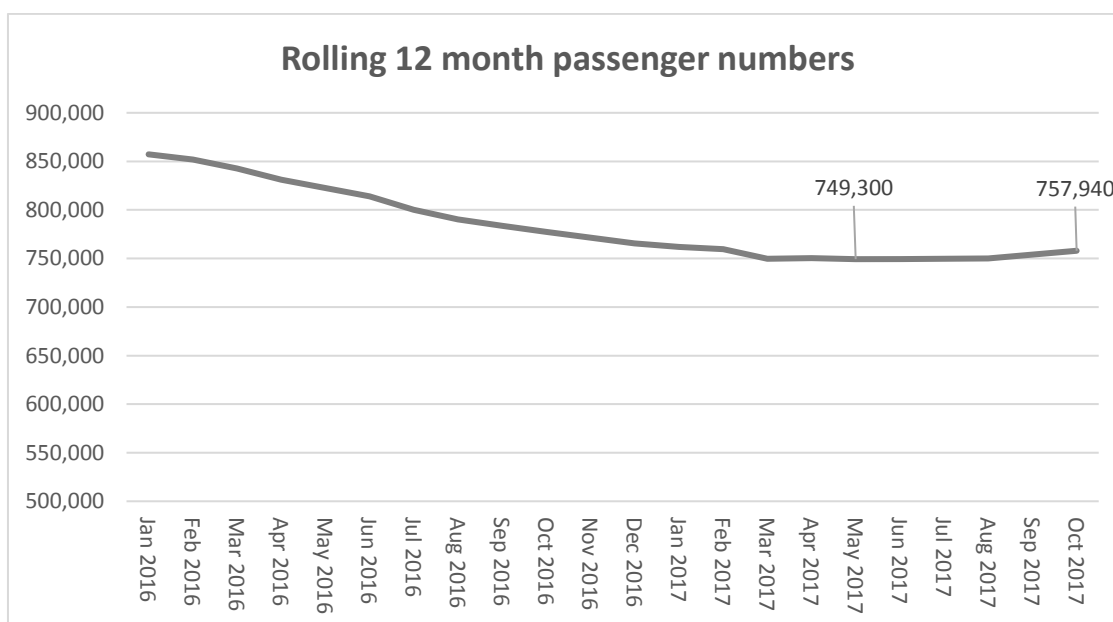

Monthly Passenger Statistics: October 2017

	October				Rolling 12 months			
	2017	2016	Change		Current	Previous	Change	
Arriving & departing passengers	70,080	66,250	3,830	6%	757,940	777,490	-19,550	-3%
Transit & Transfer	2,240	2,110	130	6%	24,970	28,410	-3,440	-12%
Total passengers	72,320	68,360	3,960	6%	782,910	805,900	-22,990	-3%

Seats	94,660	98,070	-3,410	-3%	1,074,430	1,201,340	-126,910	-11%
Load factor	76%	70%	7%		73%	67%	6%	
Flights	810	880	-70	-8%	9,480	10,620	-1,140	-11%

Note: numbers subject to rounding

Monthly passenger numbers increased 6% in October. Airlines are filling more seats and the monthly load factor on all flights increased by 7% to 76%.

There were 64,000 passengers on the Brisbane route. This route recorded growth of 5,100 (+9%) which offset the suspension of the Sydney-Mackay route. This Sydney suspension is reflected in the 3% monthly seat reduction.

Annual arriving and departing passengers are now showing an increasing trend from the May 2017 level.

Mackay Airport is part of North Queensland Airports which own Cairns and Mackay Airports.

Reproduction or quoting of these statistics is permissible only if Mackay Airport Pty Ltd is acknowledged as the source.

Enquiries should be directed to enquiries@cairnsairport.com.au.

Data may be revised at any time without notice.